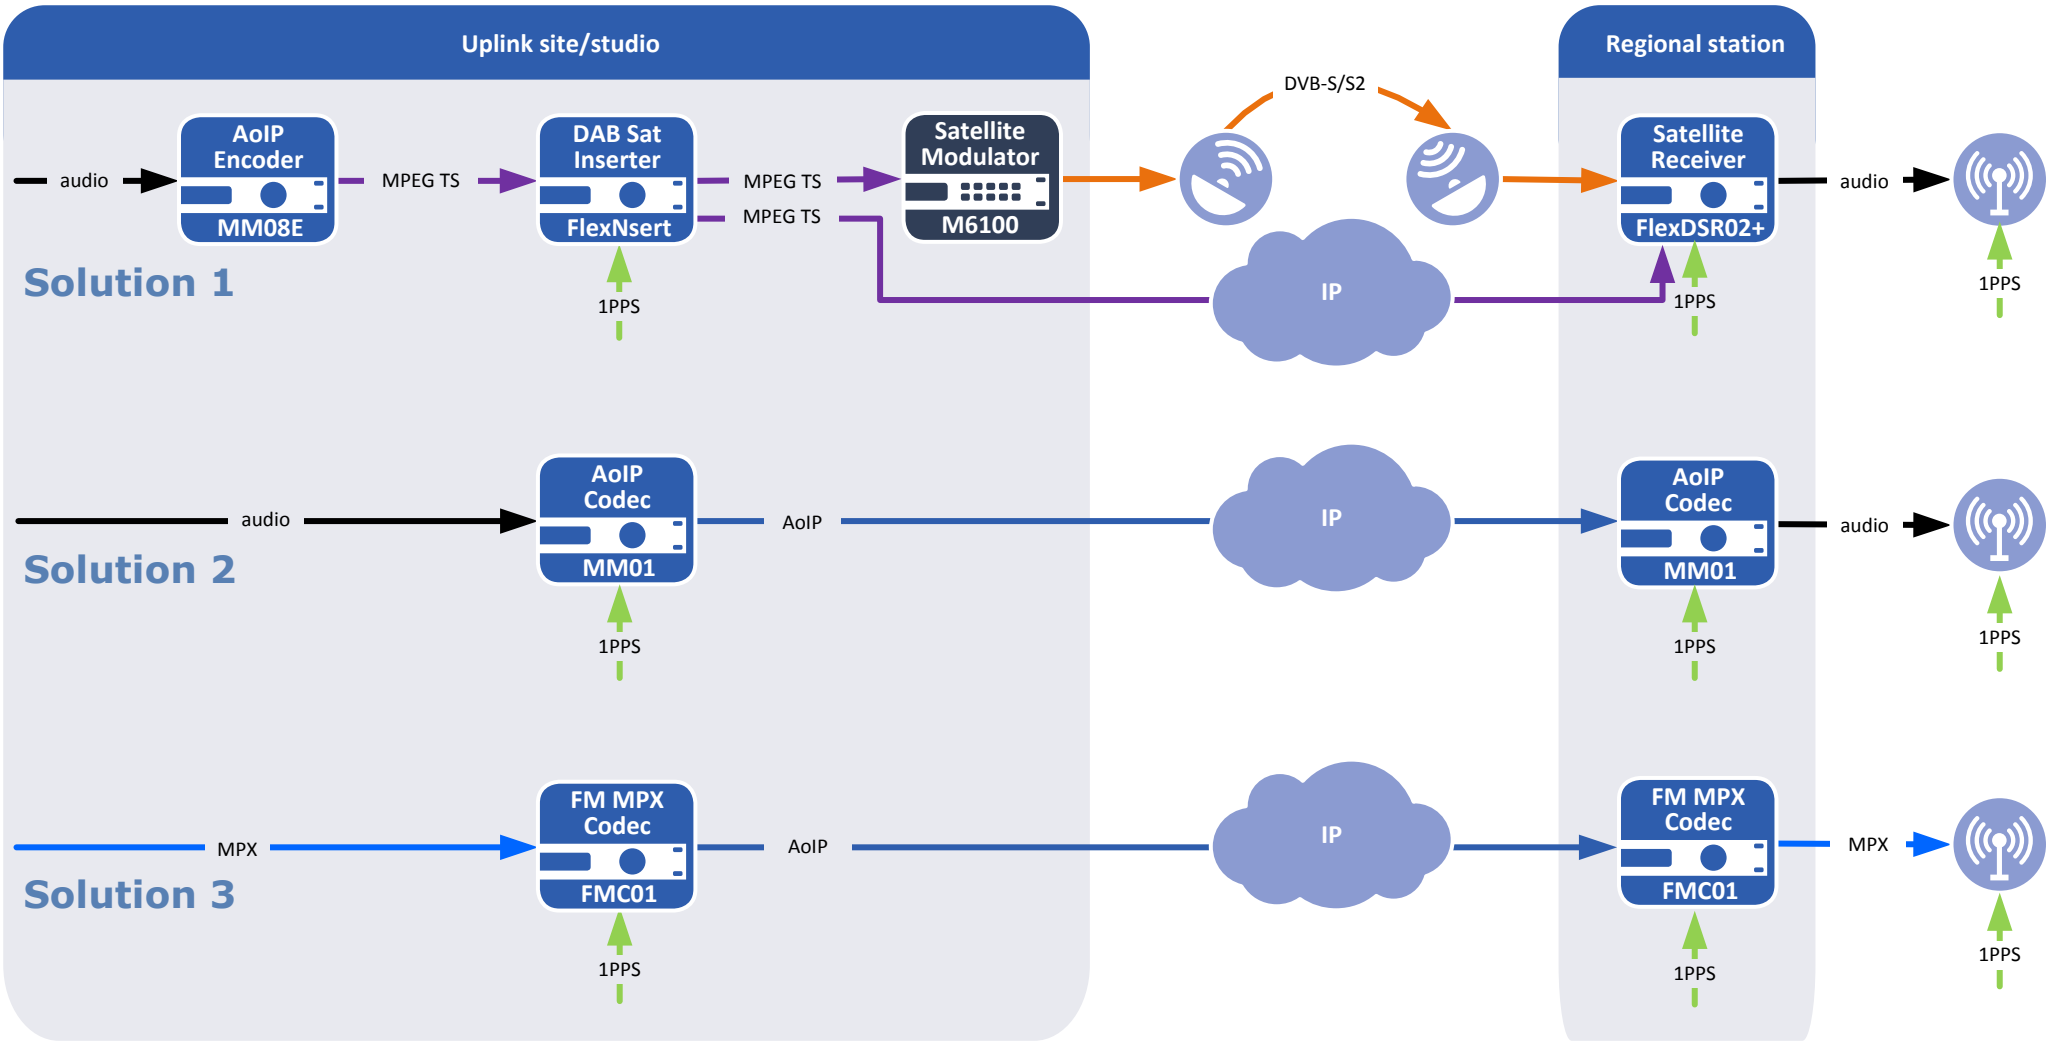

Synchronous FM single frequency network solution

Description

2wcoms FM single frequency network (SFN) solutions uses extremely accurate GPS derived one pulse per second (1PPS) signals to synchronize each of our possible FM broadcast distribution options: via satellite using the MM08E MPEG audio encoder, FlexNsert SFN timestamping and FlexDSR02+ satellite receiver or via IP using either the MM01 audio over IP codecs or by transmitting the FM-MPX signal directly via IP using the FMC01.