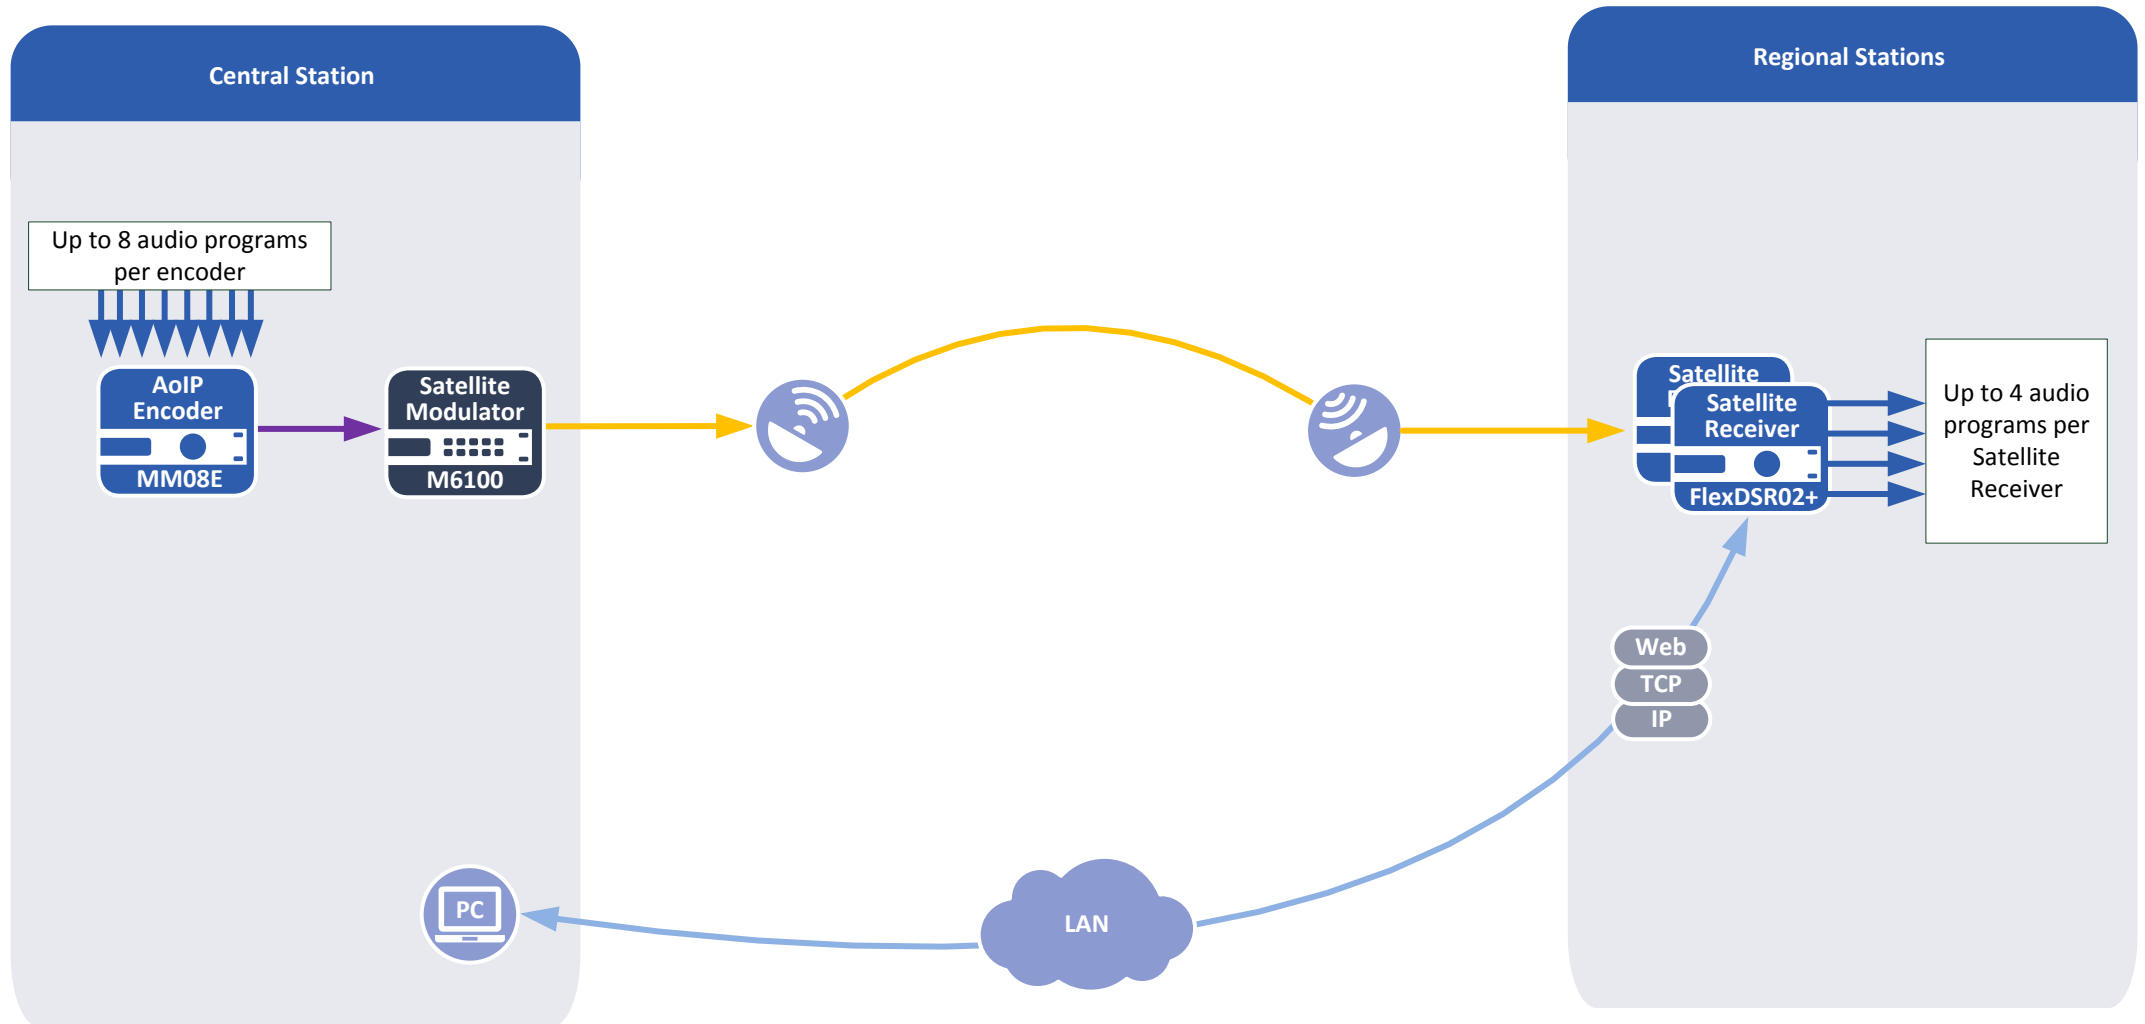

Audio over Satellite (DVB-S/S2)

Network/Cloud

Interface

Audio
Monitoring
Return Channel

MPEG TS
alternative

DVB-S/S2

Uplink

Downlink